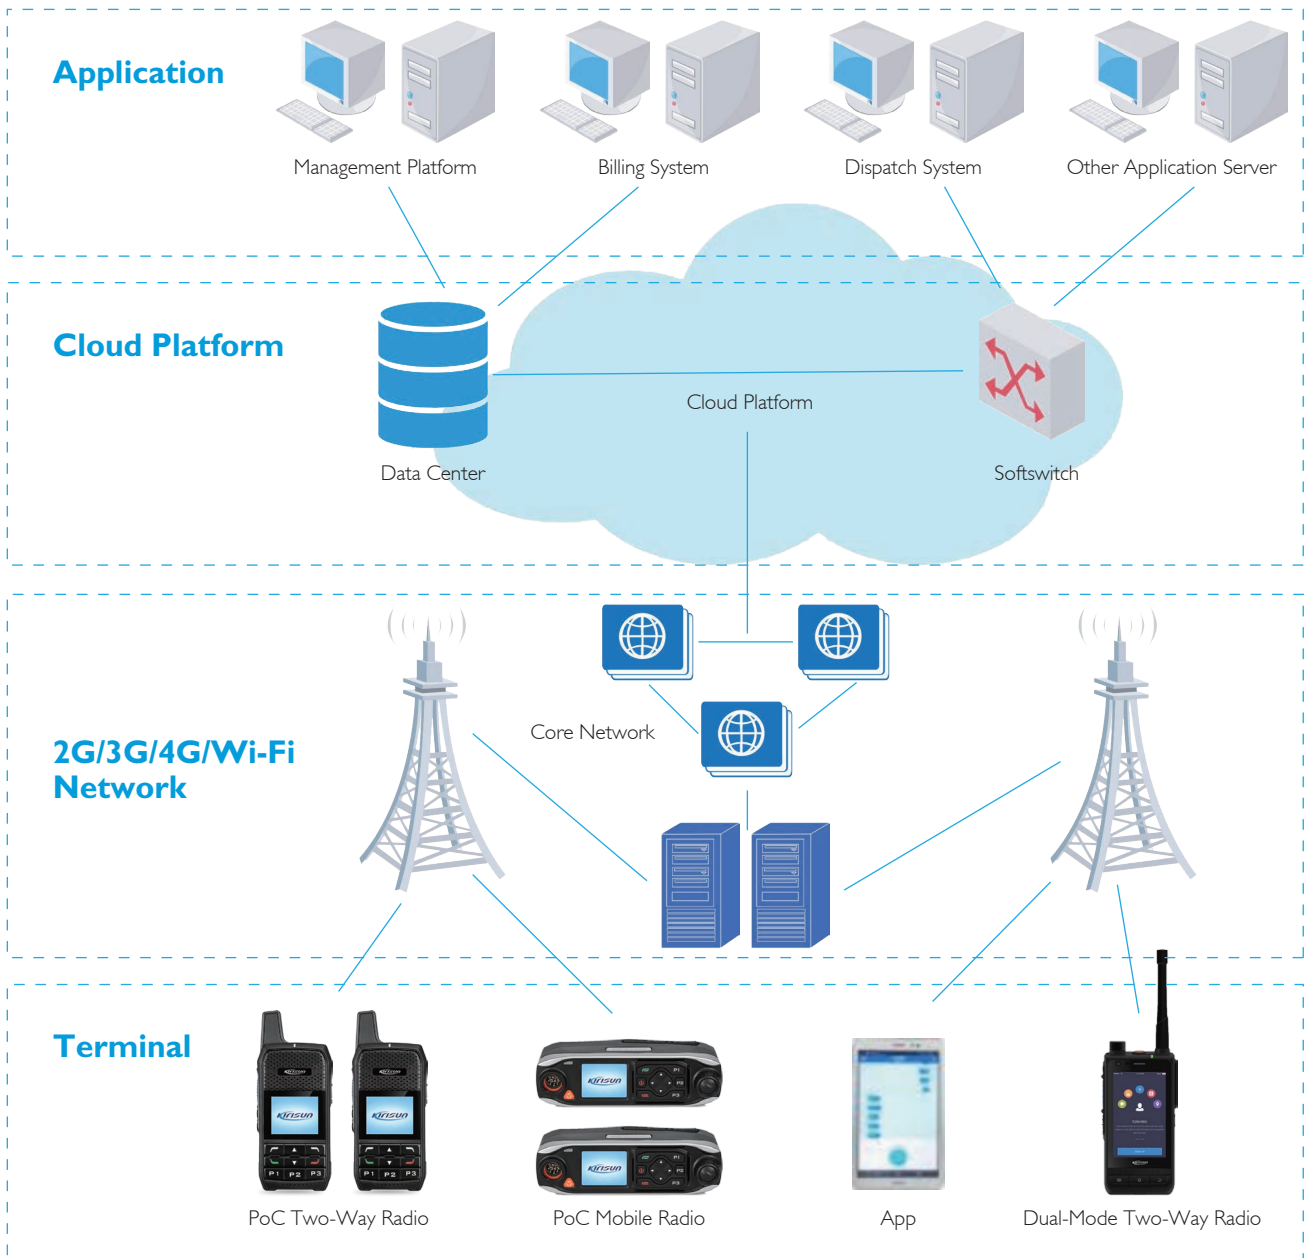

Kirisun UniPTT PoC Solution

Achieve PTT and dispatch services through one-stop PoC solution including PoC two-way radios, Apps, PoC dispatcher and PoC management platform.

Functions

Voice Dispatch:

Individual call, group call, all call, emergency call, call priority and voice recording.

Group-based Functions:

Temporary group, quick group, group monitoring and group switching.

Map-based Dispatch:

Positioning monitoring, track playback, geo-fencing, area selection and alarm indication.

Patrol:

Statistics report, patrol checkpoint (Bluetooth/GPS/NFC), patrol route and patrol plan.

Security:

Stun, Kill, Revive, Lone Worker, emergency alarm, log, authentication and encryption.

Others:

Short message and record, network connection state, terminal monitoring, remaining battery capacity, network type and signal strength indication.